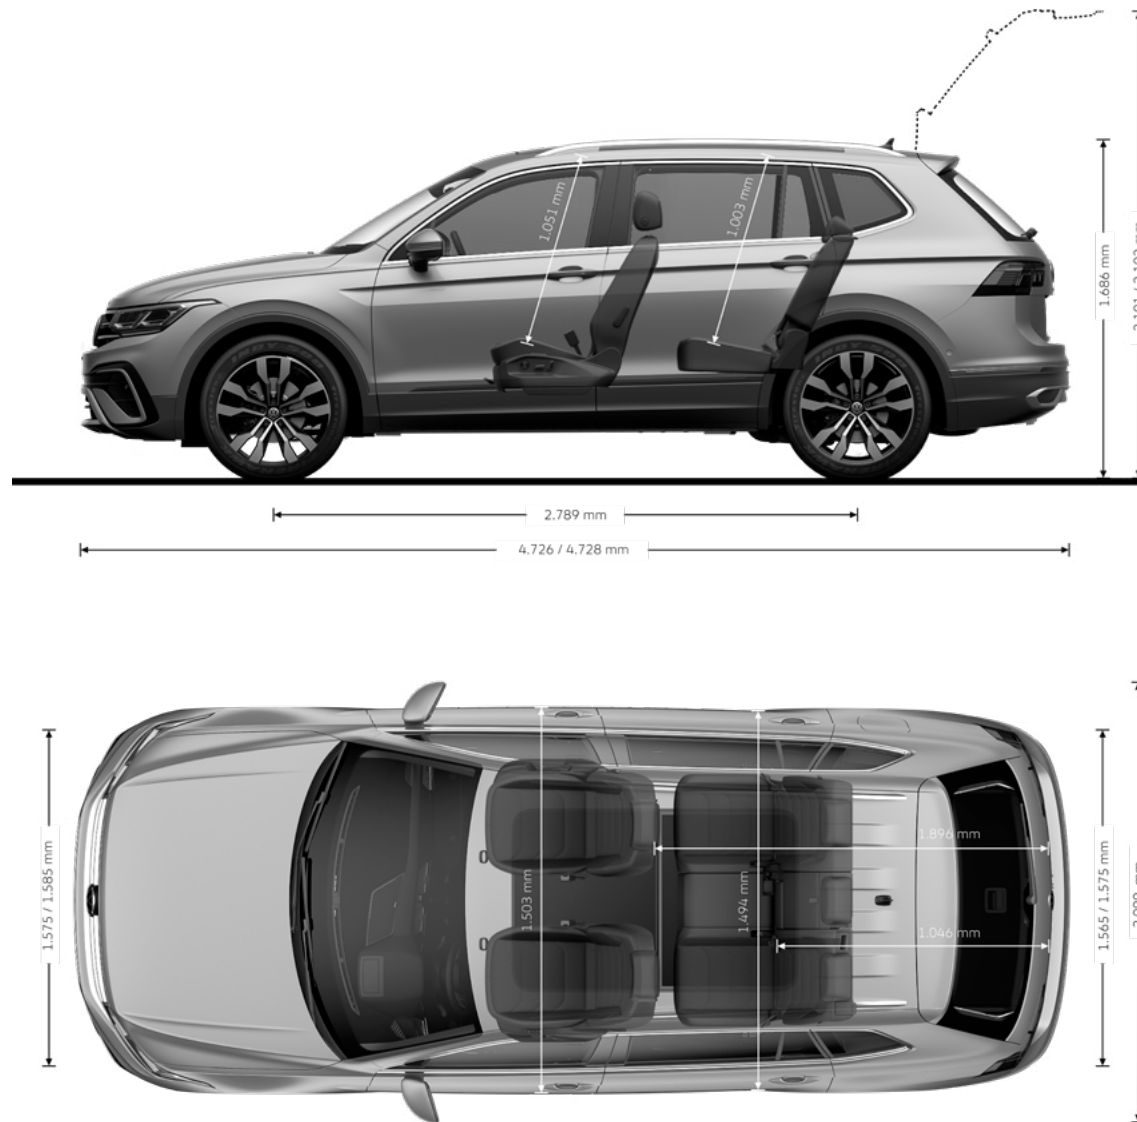

Allspace

Joonised